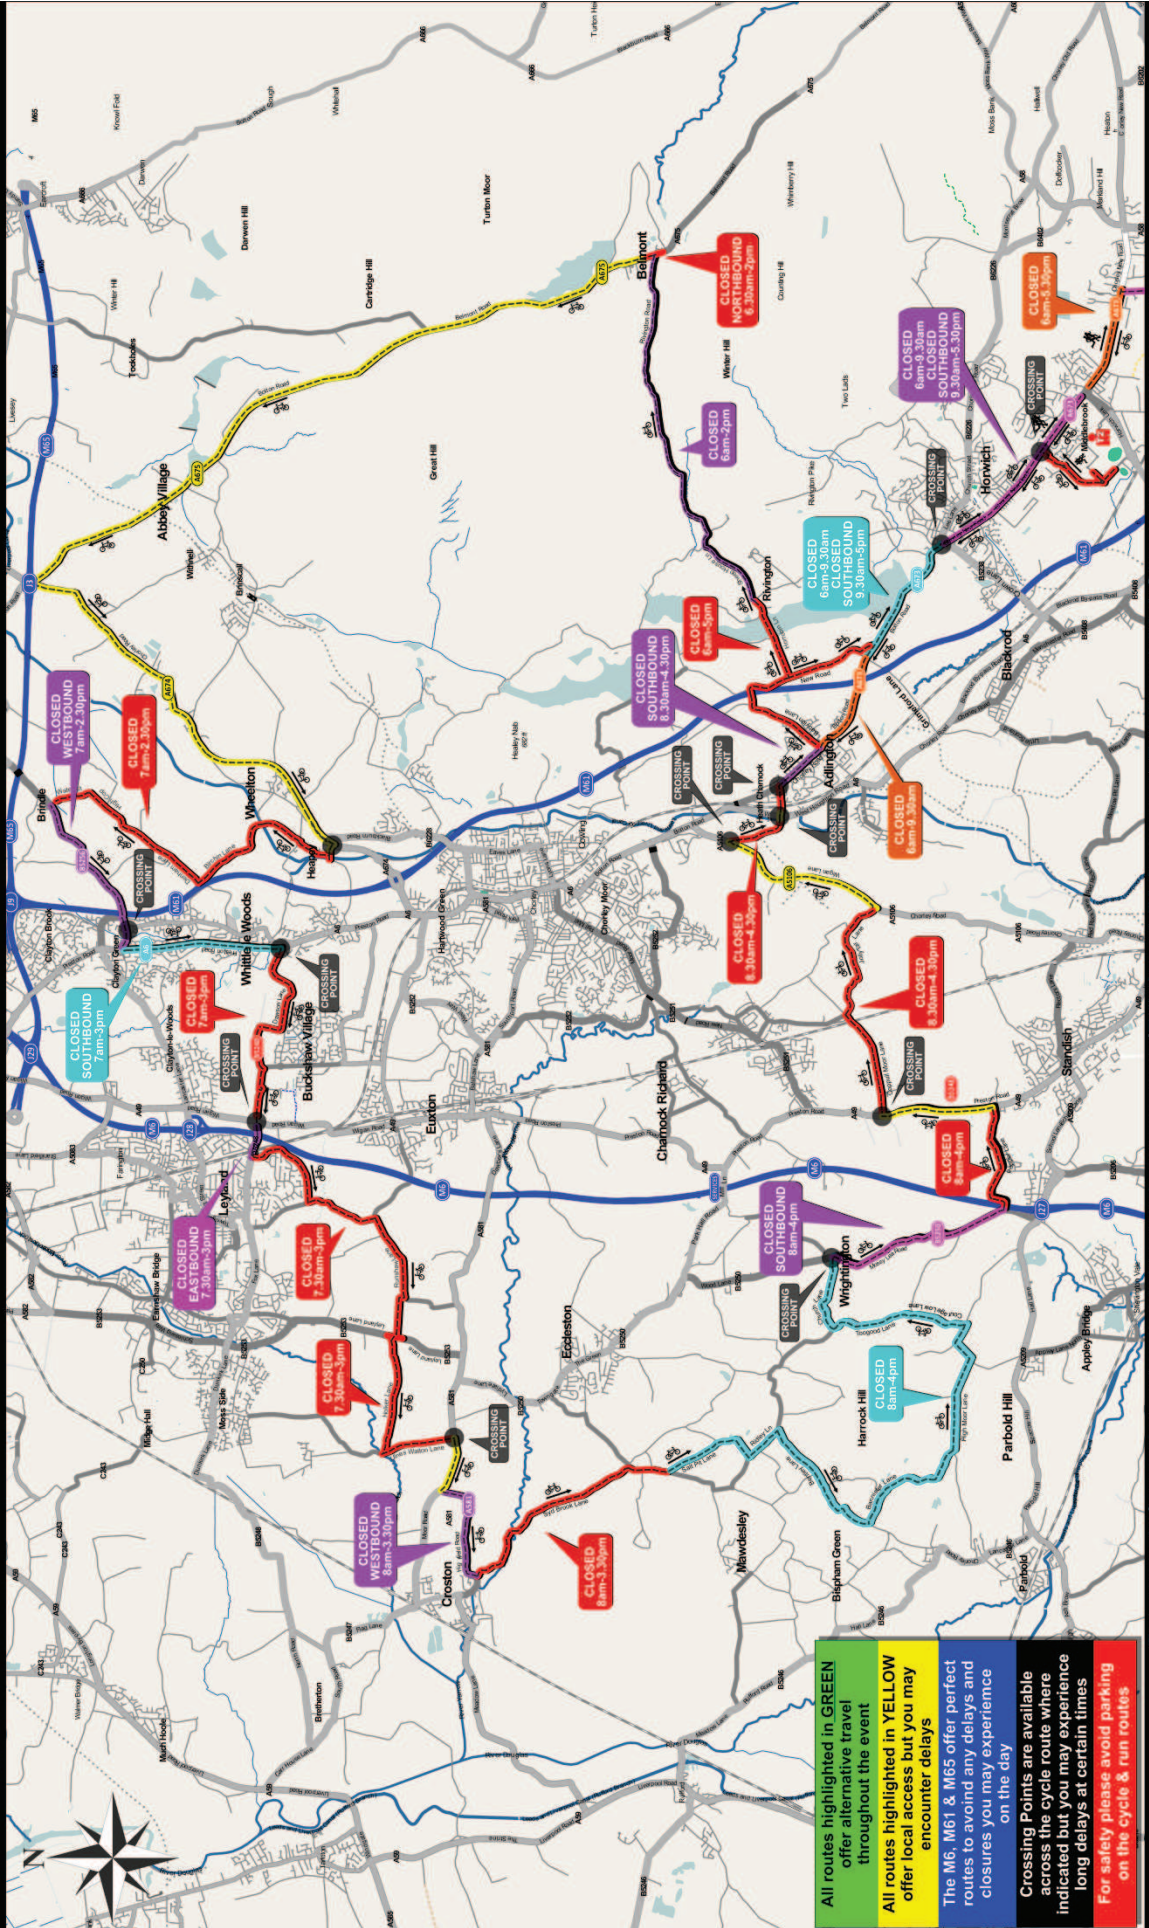

ROUTE & ACCESS OVERVIEW SUNDAY 16 JULY 2017

All routes highlighted in **GREEN** offer alternative travel throughout the event

All routes highlighted in **YELLOW** offer local access but you may encounter delays

The M6, M61 & M65 offer perfect routes to avoid any delays and closures you may experience on the day

Crossing Points are available across the cycle route where indicated but you may experience long delays at certain times